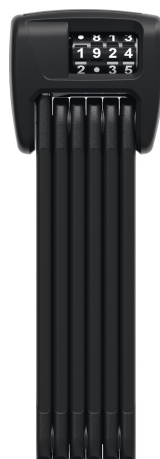

BORDO™ Combo 6000C/90 LED black + bracket SH

Seite 1 von 2

THE CLASSIC BORDO WITH OPENING CODE AND LIGHT

Never be left in the dark again. The BORDO™ 6000C LED can be used to illuminate the combination set window. This way, you can unlock the bike lock at night if there is limited light.

The BORDO™ 6000 has become a real classic over the years - the clever design has won friends all over the world with its high level of security, flexibility and compact size. The 5 mm bars connected with specially designed drill resistant rivets can be folded for easy transport.

The BORDO™ 6000C LED adds another member to the BORDO™ 6000 family. The C in the product name indicates that this is a combo lock with code. The integrated LED light gives you enough light to see the set numbers even in the darkest locations. Is there need to worry that the numbers might wear off or fade over time? Not at all - the numbers are not printed. Instead, we produce the code dials from two durable components that guarantee long-term readability.

Technologies

- 5 mm thick bars, extra-soft coating to prevent damage to paintwork
- The bars and the housing are made of specially hardened steel
- Bars are connected by special rivets
- Integrated LED lamp for illuminating the code dials
- A CR1220 button battery to power the LED lamp is included
- Two-component code dials ensures long-lasting legibility
- Opening code can be set individually