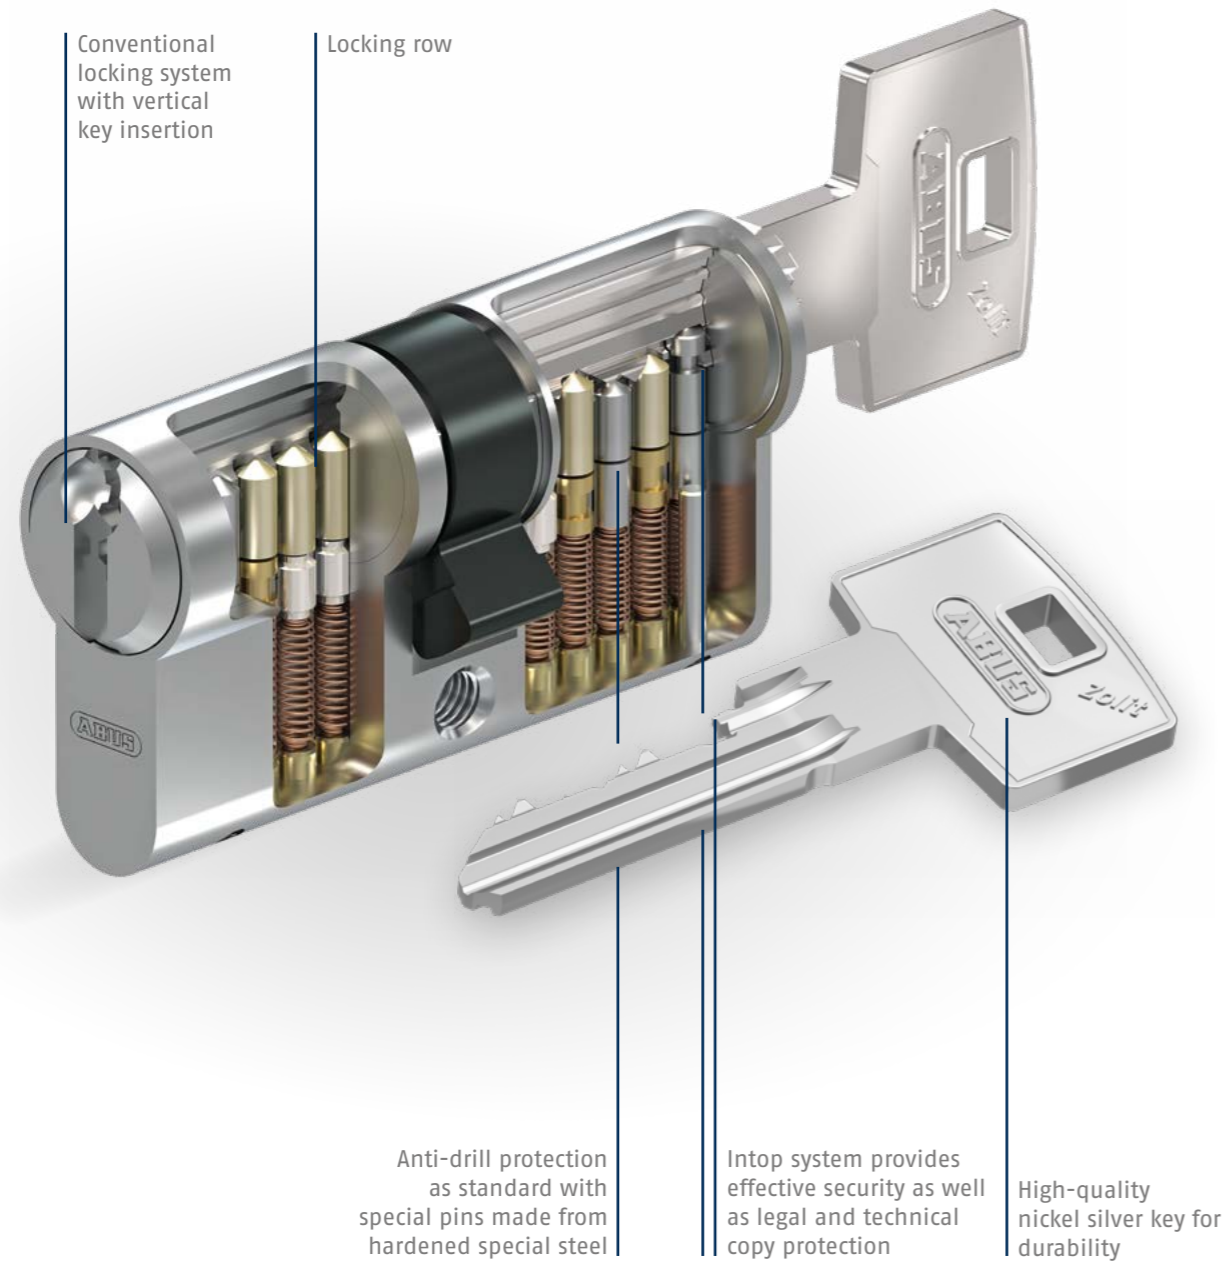

TAILORED SOLUTION

The Zolit intelligent locking system is precisely tailored to suit your individual needs. ABUS offers a complete, sophisticated modular kit so you can design a security solution specific to your building, customised down to the cylinder type, colour and special features. The master key system is tailor-made to meet your individual requirements. You can even create individual locking authorisations for each user.

ZOLIT.1000

Im Detail

The Zolit conventional locking system with vertical key insertion opens the door conveniently.

The high-quality, stable key is made from low-wear nickel silver to ensure long-term security.

The Zolit locking system is fitted with the patented Intop system in both the cylinder and the key to provide effective protection against illegal key copies and manipulation of the lock cylinder.

SECURITY, HARD AS STEEL

Zolit MX

Example image

SECURITY, HARD AS STEEL

The stainless steel elements inside the Zolit MX cylinder provide iron clad security as standard. The stainless steel bar is the key component of the system and provides increased protection against breakage and extraction. The high-strength stainless steel anti-drill inlay and the hardened steel elements inside the cylinder offer increased protection against drilling.