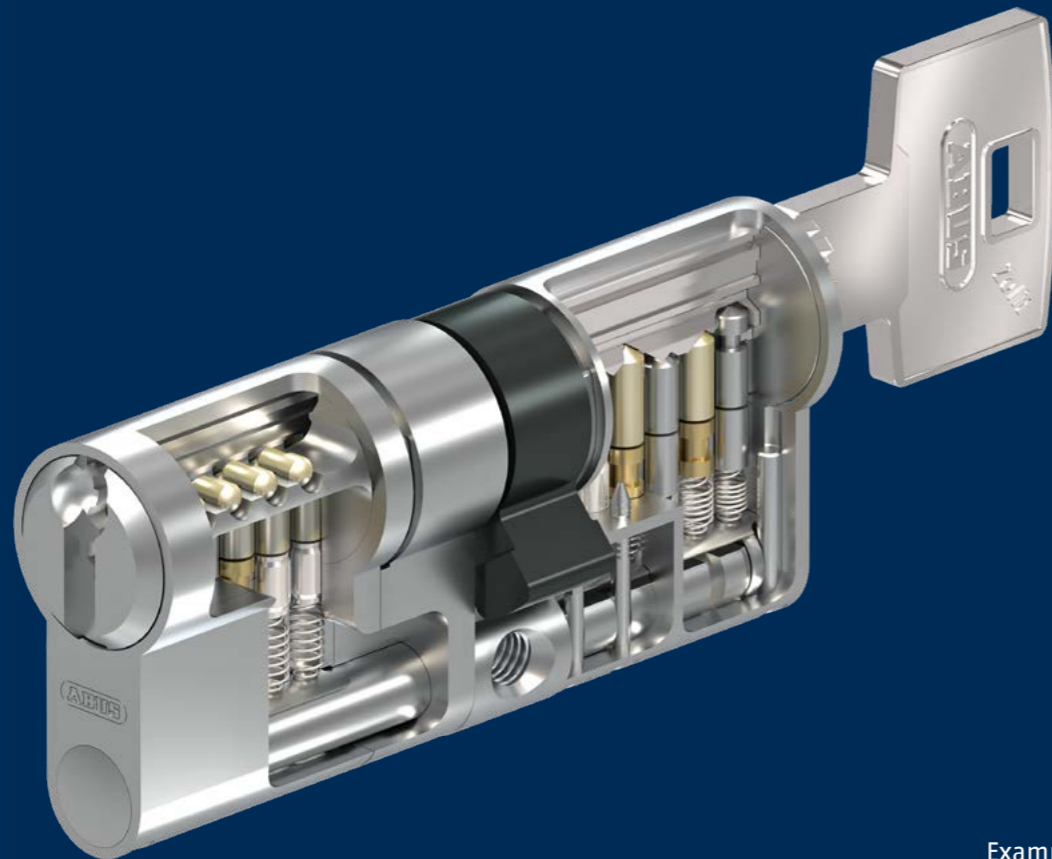

TAILORED SOLUTION

The Zolit intelligent locking system is precisely tailored to suit your individual needs. ABUS offers a complete, sophisticated modular kit so you can design a security solution specific to your building, customised down to the cylinder type, colour and special features. The master key system is tailor-made to meet your individual requirements. You can even create individual locking authorisations for each user.

ZOLIT.1000

Im Detail

The Zolit conventional locking system with vertical key insertion opens the door conveniently.

The high-quality, stable key is made from low-wear nickel silver to ensure long-term security.

The Zolit locking system is fitted with the patented Intop system in both the cylinder and the key to provide effective protection against illegal key copies and manipulation of the lock cylinder.

SECURITY, HARD AS STEEL

Zolit MX

Example image

SECURITY, HARD AS STEEL

The stainless steel elements inside the Zolit MX cylinder provide iron clad security as standard. The stainless steel bar is the key component of the system and provides increased protection against breakage and extraction. The high-strength stainless steel anti-drill inlay and the hardened steel elements inside the cylinder offer increased protection against drilling.