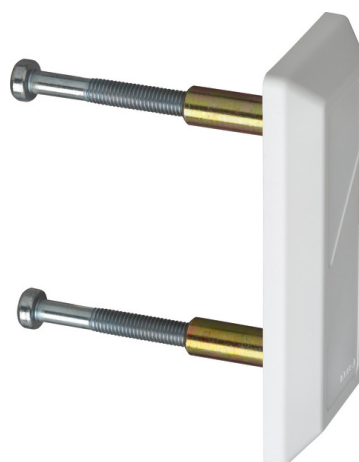

# Security door bars-mounting set PA1018N white

Seite 1 von 2

## DISCREET AND SAFE

With this set, you can securely and strongly attach ABUS security door bars to your doors.

You want to secure your outward opening doors with a security door bar? Then you need an attachment that is strongly anchored. The PA1018 mounting set is resistant, but also convinces with its appearance. The two anchors can be mounted on doors up to 120 millimetres thick as well as in the frame. The hardened outer parts with elegant plastic cover are available in black and white. Suitable bars are PR2600, PR2700 and PR2800.

## Technologies

- Screws go through the complete wall
- Hardened exterior plates with elegant vinyl cover

## Operation and use

- Armoured plate for outward opening doors
- Suitable for PR2600, PR2660, PR2700 und PR2800
- Solid anchoring of the door bar on the door by way of two armoured plates