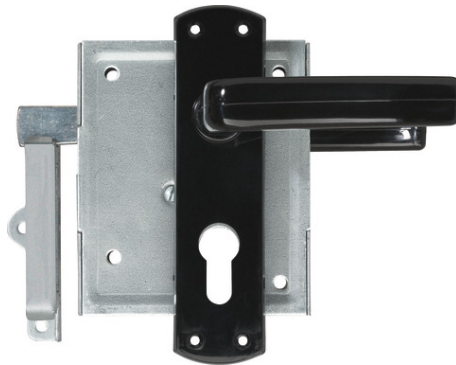

External door sash lock ASS HF PZ for door cylinders (DIN R/L 60)

Seite 1 von 1

Technologies

- Zinc plated lock body
- Sturdy steel deadbolt
- Solid mechanics
- For door widths up to 60 mm
- HF = rising latch
- PZ = prepared for door cylinder
- BB = with one lever key
- Pair of handles and outer cover included
- External plate and lever pair: black

Operation and use

- Universal application
- Suitable for DIN left and right doors and gates

Variants

- Finish: zinc plated

Technical data - External door sash lock ASS HF PZ for door cylinders (DIN R/L 60)

Security Level Home Security	5
Weight	651 g
colour	zinc plated
EAN	4003318224171