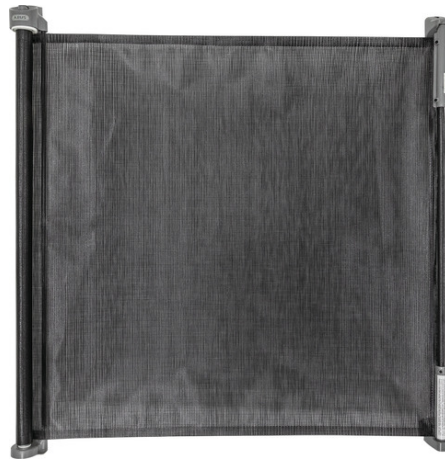

Rollable door/stair gate JC9514 BEN

Seite 1 von 2

Secure passages quickly and inconspicuously

Our BEN door and stair blind can be quickly rolled out and fixed between doors and passageways.

Do you need to quickly secure the way to the cellar or another corridor? Or wider passages up to 1.40 metres? This is no problem with our BEN door and stair blind. Simply roll out as needed and secure the passage. Thanks to the memory function, you can set the maximum width of BEN directly when installing it for the first time, so that the door and stair blind automatically rolls out exactly to that width the next time. When you no longer need BEN, you can roll it up again in no time with the automatic return mechanism. You can also simply unhook BEN and place the blind in another location or take it to another room and hang it there. The second fastening set for such purposes is included free of charge. So you can use our door and stair blind flexibly at several passages or use one at the grandparents' house. The net reaches up to 85 centimetres in height and 140 centimetres in width.

Technologies

- Tested according to European standard DIN EN 1930:2011
- Maximum width of doors/passages: 140 cm
- Extra high net (approx. 85 cm)

Operation and use

- Suitable for stairways and passages up to max. 140 cm

Tips

- To compensate for any existing height differences due to skirting boards, we recommend the use of bases JC9518 BEN.

Rollable door/stair gate JC9514 BEN

Seite 2 von 2

Variants

- Mesh colour: Black, plastic holder: Grey

Technical data - Rollable door/stair gate JC9514 BEN

Weight	1630 g
colour	grey/black
EAN	4003318901263