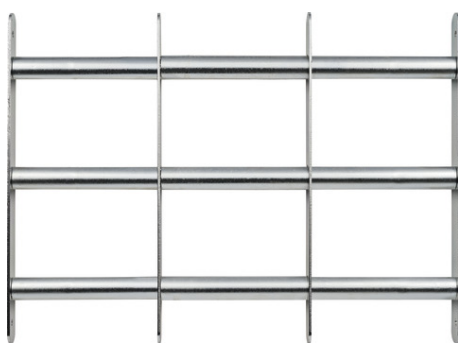

FGI5450N (500-650 mm x 450 mm)

Seite 1 von 2

SECURING DIRECT ROUTES

Window grills to protect basement and ground floor windows from attempted break-ins.

Time and again, the direct route is enough for criminals to break into your home. Basement and ground floor windows, if insufficiently protected, make it easy for them to do so. Secure these windows with a reliable grill. The width of the window grill can be flexibly adjusted to the window in question. Vertical mounting or the combination of two grilles on top of each other is also possible without any problems. The material used is particularly weather-resistant. Corrosion resistance can be increased even further by using metal protective lacquers.

Technologies

- For mounting in the window soffit
- Including safety screws and dowels
- Finishing: thick-layer passivated, used in the
- An additional sealing can further increase corrosion resistance

Operation and use

- Protection of basement and ground floor windows
- Width adjustable window grills

Technical data - FGI5450N (500-650 mm x 450 mm)

Weight	3850 g
Window type	Basement window
colour	silver
recommended for window reveal width	500-650 mm
type of cylinder	Pressure cylinder