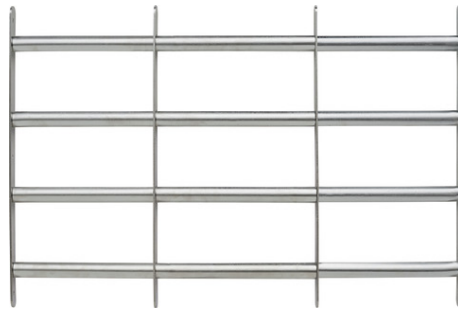

FGI7600N (700-1050 mm x 600 mm)

Seite 1 von 2

SECURING DIRECT ROUTES

Window grills to protect basement and ground floor windows from attempted break-ins.

Time and again, the direct route is enough for criminals to break into your home. Basement and ground floor windows, if insufficiently protected, make it easy for them to do so. Secure these windows with a reliable grill. The width of the window grill can be flexibly adjusted to the window in question. Vertical mounting or the combination of two grilles on top of each other is also possible without any problems. The material used is particularly weather-resistant. Corrosion resistance can be increased even further by using metal protective lacquers.

Technologies

- For mounting in the window soffit
- Including safety screws and dowels
- Finishing: thick-layer passivated, used in the
- An additional sealing can further increase corrosion resistance

Operation and use

- Protection of basement and ground floor windows
- Width adjustable window grills

Technical data - FGI7600N (700-1050 mm x 600 mm)

Weight	6500 g
Window type	Basement window
colour	silver
recommended for window reveal width	700-1050 mm
type of cylinder	Pressure cylinder