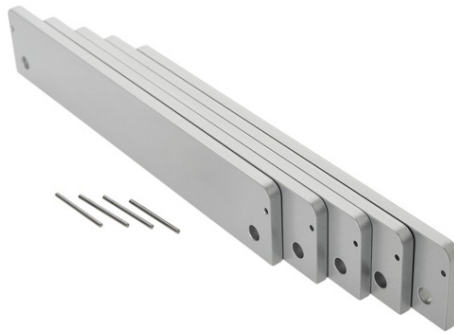

# Spacers for Surface-mounted housing 5 x 5 mm RAL9006

Art.-Nr. AZZU10057

Seite 1 von 1

## Technologies

- Spacers for Surface-mounted housing 5mm thick
- 5 pieces

## Technical data - Spacers for Surface-mounted housing 5 x 5 mm RAL9006

Colour	RAL 9006 - white aluminum
Dimensions	180 x 33,5 x 5 mm
Height	5 mm
Housing material	aluminum powder coated
Length	180 mm
PSTI conformity required	No
Width	33,5 mm