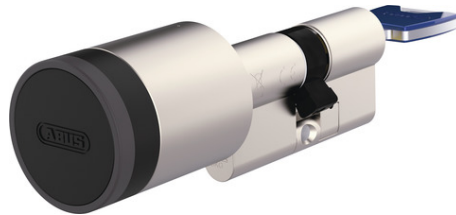

CYLOX™ One with inside key length 1: (30-40 / 30-40)

Seite 1 von 2

YOUR DOOR, YOUR RULES

Manage access to your home, rental properties or interior spaces such as offices with the CYLOX One in an uncomplicated, secure and flexible way via app. Activate the smart cylinder with a touch, turn the knob and you're in.

Do you want to grant controlled access to your home or certain rooms to changing people, such as care services, tradespeople or cleaning staff? Do you want your family to have keyless access to your home? Or do you manage holiday accommodation and want to easily organise access for changing guests? Manage individual access authorisations for your door with the ABUS One app instead of the key and equip it with a security upgrade: the smart electronic cylinder CYLOX One offers SKG***-tested drill protection and increased resistance to tampering. It is also suitable for tenants, as cylinder replacement does not usually require the landlord's permission. Recommended for doors with glass insert: Lock your door from the inside and remove the key. Even if a burglar breaks the glass, they cannot simply open the door.

CYLOX™ One with inside key length 1: (30-40 / 30-40)

Seite 2 von 2

scanner (CFS3100)

Operation and use

- Recommended for doors with glass insert: Removed key prevents manual opening from the inside in the event of an attempted break-in through a smashed window – for doors with Euro profile cylinder
- Cylinder length can be customised to the door thickness thanks to the modular construction
- Can be combined keyed alike with other ABUS cylinders
- Easy operation with the ABUS One app on a smartphone or smartwatch, by code input, finger scan or keystroke
- Send access authorisations and limit them in time or share permanent access
- Remote access possible with the optionally available BRIDGE One