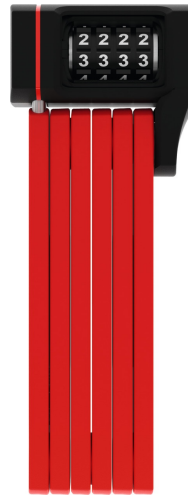

uGrip BORDO™ 5700/80C red SH

Page 1 of 3

Technologies

- 5 mm steel bars
- Bars are linked with special rivets
- Two component moulded digits guarantee life-long visibility
- Individually settable code

Usage

- Outstanding protection in situations where the risk of theft is low to medium

Tips

- The colours of the uGrip BORDO™ 5700 are a perfect match for those of the helmet models ABUS Pedelec and ABUS Urban-I 2.0 Neon
- BORDO™ family: Perfect combination of durability, flexibility, weight and transport dimensions

Security Tech Germany

uGrip BORDO™ 5700/80C red SH

Page 2 of 3

uGrip BORDO™ 5700/80C red SH

Technical Data - uGrip BORDO™ 5700/80C red SH

Locking type	number combination
Weight	830
color of facets	Array
design color	red