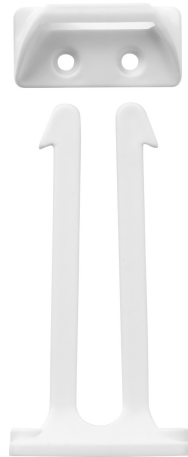

Drawer lock JC4100A SINA

Seite 1 von 2

THIS DRAWER STAYS CLOSED

Our SINA drawer lock discreetly locks from the inside and protects your tiny tot

The things you can find in drawers! Don't you think? But their offspring usually always do. This is not a bad thing as long as you keep unbreakable things in drawers. But as soon as you store cleaning products, medicines, scissors, knives or other utensils that are not child-friendly, you should protect your tiny tot from the contents. Our SINA drawer lock is discreetly screwed to the drawer door from the inside and ensures that it stays closed.

Technologies

- Simple opening by pressing the safety catch together
- Discreet, inconspicuous design
- Installation: screw in from the inside. Included in the scope of delivery: screws
- PVC free
- Scope of delivery: 4 pieces

Operation and use

- Locks cupboards and drawers, for example, those containing dangerous substances (medicines, cleaning agents and more)
 - For drawers and cupboards
-

Drawer lock JC4100A SINA

Security Tech Germany

Seite 2 von 2

Technical data - Drawer lock JC4100A SINA

Weight	37 g
colour	white
EAN	4003318769733