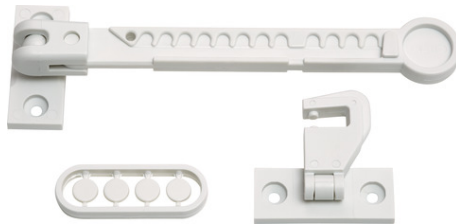

Window catch JC7100 NINO

Seite 1 von 1

FIXING THE WINDOW IN THE TILTED POSITION

Thanks to the NINO window catch, a window stays open in the event of a gust of wind!

Prevent trapped fingers! You would like to put a window on tilt, but you can't keep an eye on it all the time at the moment? Simply clamp our NINO window catch between them - and the window remains in the position in which you tilted it.

Technologies

- Included in the scope of delivery: Fitting with 3M sticky label and (optional) screws

Operation and use

- Prevents wind from slamming the window shut
- For tilt/turn windows, balcony/patio doors (depending on indoor or outdoor opening) and double casement windows without central bar

Technical data - Window catch JC7100 NINO

Weight	41 g
colour	white
EAN	4003318731365