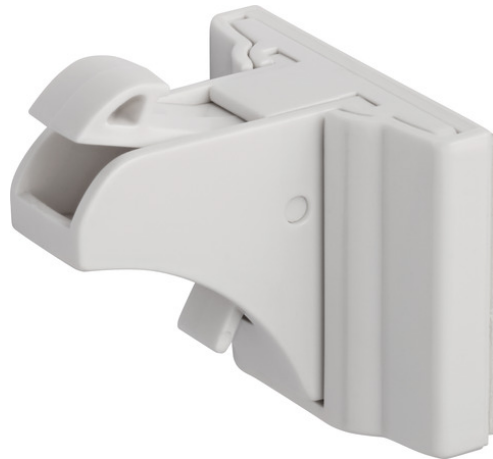

Magnetic closure JC4500 MARC

Seite 1 von 2

THIS DRAWER STAYS CLOSED

Secure your drawers with the MARC magnetic lock!

You have to face the facts: At some point, your child will have figured out the mechanism of a simple drawer lock and will be able to open it independently.

Some things you would still like to keep away from your offspring - for example medicines, toxic cleaning agents or scissors and sharp knives. Our MARC magnetic lock secures drawers and cupboard doors for such cases, because it can only be opened with the corresponding magnetic key.

Technologies

- Childproof: can only be opened with the special magnetic key
- Simple installation: stick or screw – no drilling required!
- Up to a wood thickness of 25 millimetres

Operation and use

- Discreet, invisible lock
 - For drawers and cupboards
-