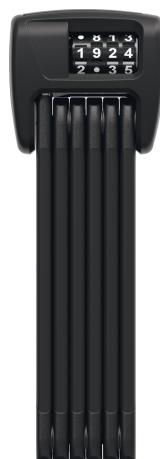

# BORDO Combo™ 6000C/90 black without bracket

Seite 1 von 2

## THE BORDO CLASSIC AS A COMBINATION LOCK

Goodbye keys: All you have to do is memorise a four-digit numerical code and unlock your BORDO™ 6000C.

The BORDO™ 6000 has become a real classic over many years - the clever design has won friends all over the world with its high level of security, flexibility and compact size. The 5 mm bars connected with specially designed rivets can be folded like a folding rule. This makes it particularly convenient to transport.

The BORDO™ 6000C adds another member to the BORDO™ 6000 family. The C in the product name indicates that this is a combo lock with code. Is there need to worry that the numbers might wear off or fade over time? Not at all - the numbers are not printed. Instead, we produce the code dials from two durable components that guarantee long-term readability.

## Technologies

- 5 mm bars with extra-soft yet resistant coating to prevent damage to paintwork
- The bars and the housing are made of specially hardened steel
- Bars are connected by special rivets
- Two-component code dials ensures long-lasting legibility
- Opening code can be set individually
- Incl. SH holder