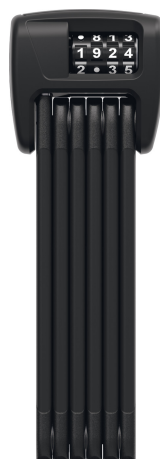

BORDO Combo™ 6000C/90 black SHFL Monkeylink

Seite 1 von 2

THE BORDO CLASSIC AS A COMBINATION LOCK

Goodbye keys: All you have to do is memorise a four-digit numerical code and unlock your BORDO™ 6000C.

The BORDO™ 6000 has become a real classic over many years - the clever design has won friends all over the world with its high level of security, flexibility and compact size. The 5 mm bars connected with specially designed rivets can be folded like a folding rule. This makes it particularly convenient to transport.

The BORDO™ 6000C adds another member to the BORDO™ 6000 family. The C in the product name indicates that this is a combo lock with code. Is there need to worry that the numbers might wear off or fade over time? Not at all - the numbers are not printed. Instead, we produce the code dials from two durable components that guarantee long-term readability.

Technologies

- 5 mm bars with extra-soft yet resistant coating to prevent damage to paintwork
- The bars and the housing are made of specially hardened steel
- Bars are connected by special rivets
- Two-component code dials ensures long-lasting legibility
- Opening code can be set individually
- Incl. SH holder

Operation and use

- Good protection for medium theft risk

BORDO Combo™ 6000C/90 black SHFL Monkeylink

Seite 2 von 2

-
- Ideal for protecting good-quality bicycles

Tips

- The combination lock is particularly suitable for use by multiple people
- BORDO™ family: an ideal combination of resistance, security, flexibility, and travel size