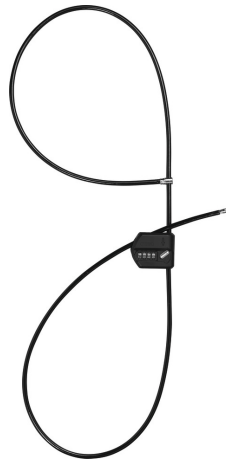

Multicombiloop 215/185 black

Seite 1 von 2

The steel cable for all cases

Protect your bicycle helmet, pram, barbecue and many other items from thieves. The Multicombiloop 215 offers the solution.

Many people think about securing their bike, but not the accessories or other items. But thieves strike everywhere. The practical and flexible steel cable can be used to secure many objects thanks to its length of 1.85 metres. There is even the possibility of a double loop, through which you can connect several items at once. The synthetic coating prevents scratches on the objects to be secured. If you want to secure your accessories, for example a helmet or skis, while on the move, you don't even have to think about a key. The lock opens via an individually resettable number code. This way you also protect yourself from theft.

Technologies

- 8 mm strong premium steel cable
- Synthetic coating to prevent damage to the bicycle's paintwork
- Integrated adapter in the body for a conversion from one loop to a double-loop cable
- Individually settable code

Multicombiloop 215/185 black

Seite 2 von 2

flexible

Tips

- Cable locks stand out due to good flexibility and quite low weight
- Thanks to the flexible and adjustable loops, the total length of about two meters can be ideally used and adapted to different objects.