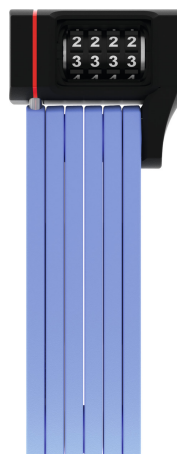

uGrip BORDO™ 5700C/80 blue + bracket SH

Security Tech Germany

Seite 1 von 2

SAFETY DOESN'T HAVE TO BE BORING

The uGrip BORDO™ 5700 Combo folding lock not only offers an outstanding level of protection, but also comes in eight different colours so that you can achieve the perfect look.

The uGrip BORDO™ 5700 folding lock is available in a wide variety of colours, including lime, pink, blue, orange, core blue, core green, core purple and of course the traditional black. It meets all the safety requirements and also creates a coherent style: the uGrip BORDO™ 5700 Combo colours are a perfect match for those of the helmet models ABUS Pedelec and ABUS Urban-I 2.0 Neon. The ideal, keyless companion for anyone in search of a coordinated look.

Technologies

- 5 mm steel bars
- Bars are linked with special rivets
- Two component moulded digits guarantee life-long visibility
- Individually settable code

Operation and use

- Outstanding protection in situations where the risk of theft is low to medium

Tips

- The colours of the uGrip BORDO™ 5700 are a perfect match for those of the helmet models ABUS Pedelec and ABUS Urban-I 2.0 Neon
- BORDO™ family: Perfect combination of durability, flexibility, weight and transport dimensions