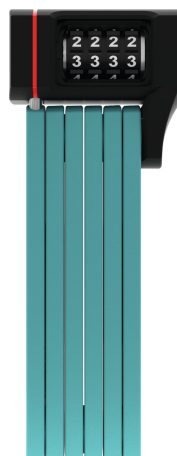

uGrip BORDO™ 5700C/80 core green + bracket SH

Seite 1 von 2

SAFETY DOESN'T HAVE TO BE BORING

The uGrip BORDO™ 5700 Combo folding lock not only offers an outstanding level of protection, but also comes in eight different colours so that you can achieve the perfect look.

The uGrip BORDO™ 5700 folding lock is available in a wide variety of colours, including lime, pink, blue, orange, core blue, core green, core purple and of course the traditional black. It meets all the safety requirements and also creates a coherent style: the uGrip BORDO™ 5700 Combo colours are a perfect match for those of the helmet models ABUS Pedelec and ABUS Urban-I 2.0 Neon. The ideal, keyless companion for anyone in search of a coordinated look.

Technologies

- 5 mm steel bars
- Bars are linked with special rivets
- Two component moulded digits guarantee life-long visibility
- Individually settable code

Operation and use

- Outstanding protection in situations where the risk of theft is low to medium

Tips

- The colours of the uGrip BORDO™ 5700 are a perfect match for those of the helmet models ABUS Pedelec and ABUS Urban-I 2.0 Neon
- BORDO™ family: Perfect combination of durability, flexibility, weight and transport dimensions