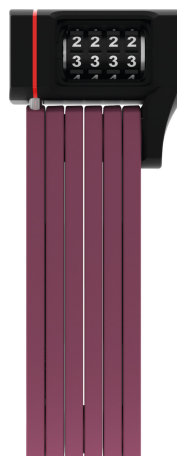

uGrip BORDO™ 5700C/80 core purple + bracket SH

Seite 1 von 2

SAFETY DOESN'T HAVE TO BE BORING

The uGrip BORDO™ 5700 Combo folding lock not only offers an outstanding level of protection, but also comes in eight different colours so that you can achieve the perfect look.

The uGrip BORDO™ 5700 folding lock is available in a wide variety of colours, including lime, pink, blue, orange, core blue, core green, core purple and of course the traditional black. It meets all the safety requirements and also creates a coherent style: the uGrip BORDO™ 5700 Combo colours are a perfect match for those of the helmet models ABUS Pedelec and ABUS Urban-I 2.0 Neon. The ideal, keyless companion for anyone in search of a coordinated look.

Technologies

- 5 mm steel bars
- Bars are linked with special rivets
- Two component moulded digits guarantee life-long visibility
- Individually settable code

Operation and use

- Outstanding protection in situations where the risk of theft is low to medium

Tips

- The colours of the uGrip BORDO™ 5700 are a perfect match for those of the helmet models ABUS Pedelec and ABUS Urban-I 2.0 Neon
- BORDO™ family: Perfect combination of durability, flexibility, weight and transport dimensions